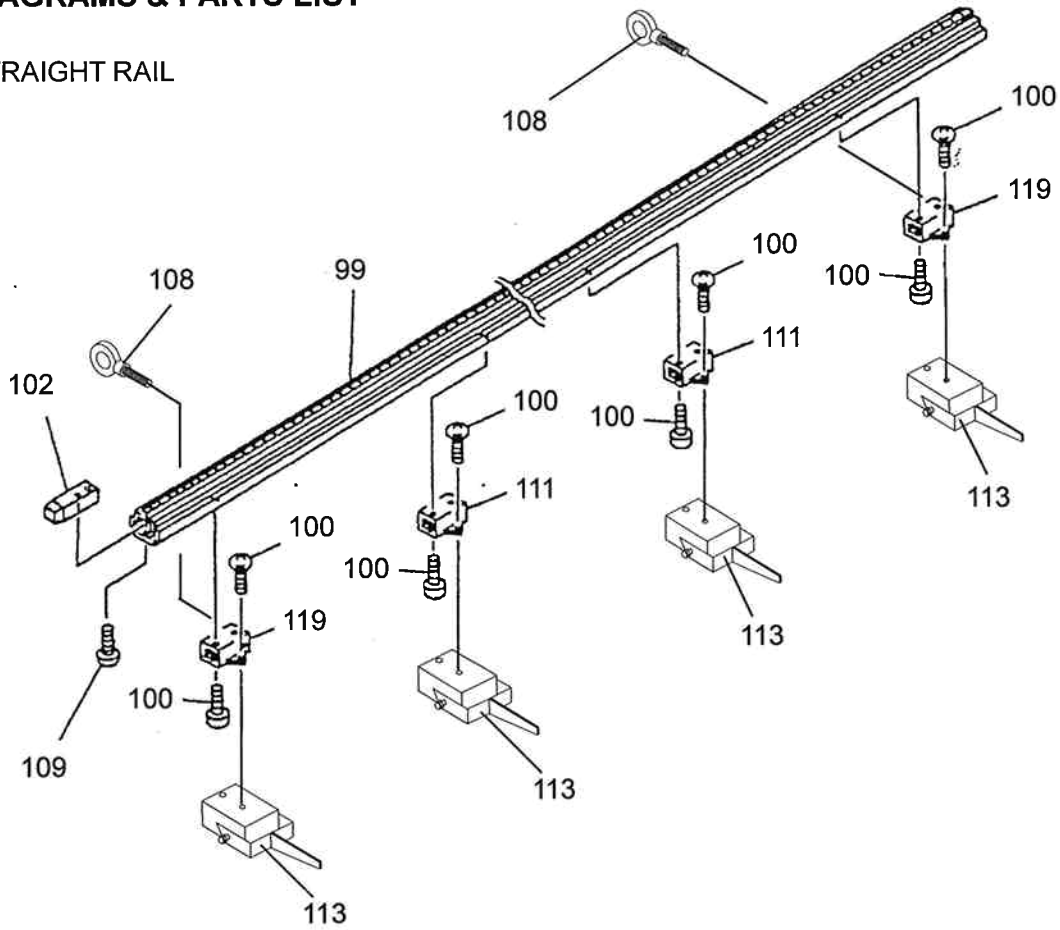

DIAGRAMS & PARTS LIST

STRAIGHT RAIL

2, 3 DIMENSION

## Rail for IK-72T

ITEM NO.	PART NAME	Q'TY	STOCK NO.	REMARKS
99	Straight rail	1	60031648	Rail only
100	Screw	26	6C530515	M5x15 with WS ★
102	Connector	1	60031694	
108	Hook bolt	2	60031654	
109	Screw	2	6C520620	SP-6x20
110	2-dimension rail	1	60031655	Rail only
110	3-dimension rail	1	60031656	Rail only ★
111	Magnet holder(A-1)	5	60031657	★
112	Magnet holder(B)	1	60031658	2D,3D only
113	Magnet	4	60031682	120kg 1D only
113	Magnet	5	60031682	120kg 2D ,3D
114	Coupling pin	1	60031695	2D,3D only
115	Hex nut	10	6D010050	2D,3D only ★
117	Coupling board	1	60031659	2D,3D only
118	Wing nut	1	6D080060	NB-6
119	Magnet holder(A-2)	3	60031683	★