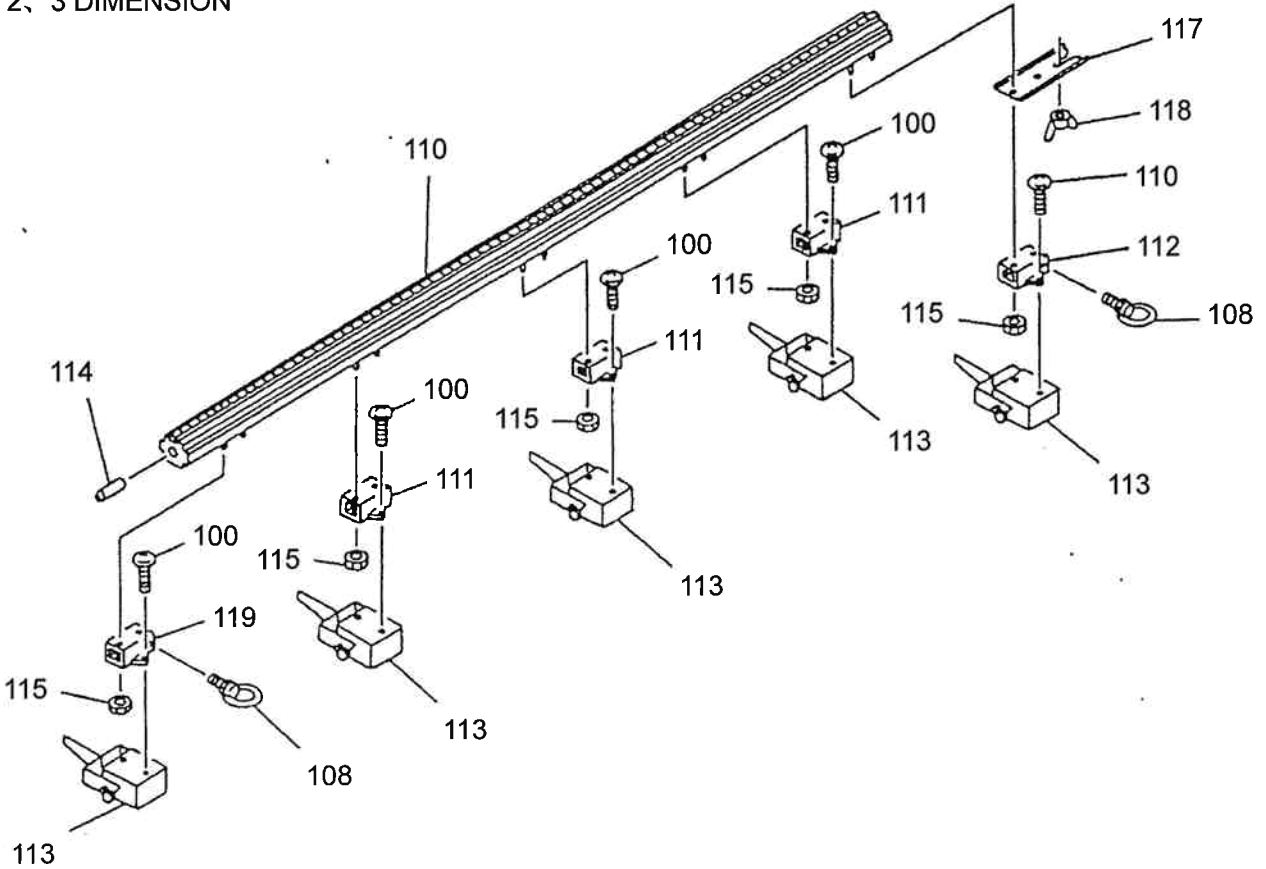

DIAGRAMS & PARTS LIST

STRAIGHT RAIL

2, 3 DIMENSION

## Rail for IK-72T

ITEM NO.	PART NAME	Q'TY	STOCK NO.	REMARKS
99	Straight rail	1	60031648	Rail only
100	Screw	26	6C530515	M5x15 with WS ★
102	Connector	1	60031694	
108	Hook bolt	2	60031654	
109	Screw	2	6C520620	SP-6x20
110	2-dimension rail	1	60031655	Rail only
110	3-dimension rail	1	60031656	Rail only ★
111	Magnet holder(A-1)	5	60031657	★
112	Magnet holder(B)	1	60031658	2D,3D only
113	Magnet	4	60031682	120kg 1D only
113	Magnet	5	60031682	120kg 2D ,3D
114	Coupling pin	1	60031695	2D,3D only
115	Hex nut	10	6D010050	2D,3D only ★
117	Coupling board	1	60031659	2D,3D only
118	Wing nut	1	6D080060	NB-6
119	Magnet holder(A-2)	3	60031683	★